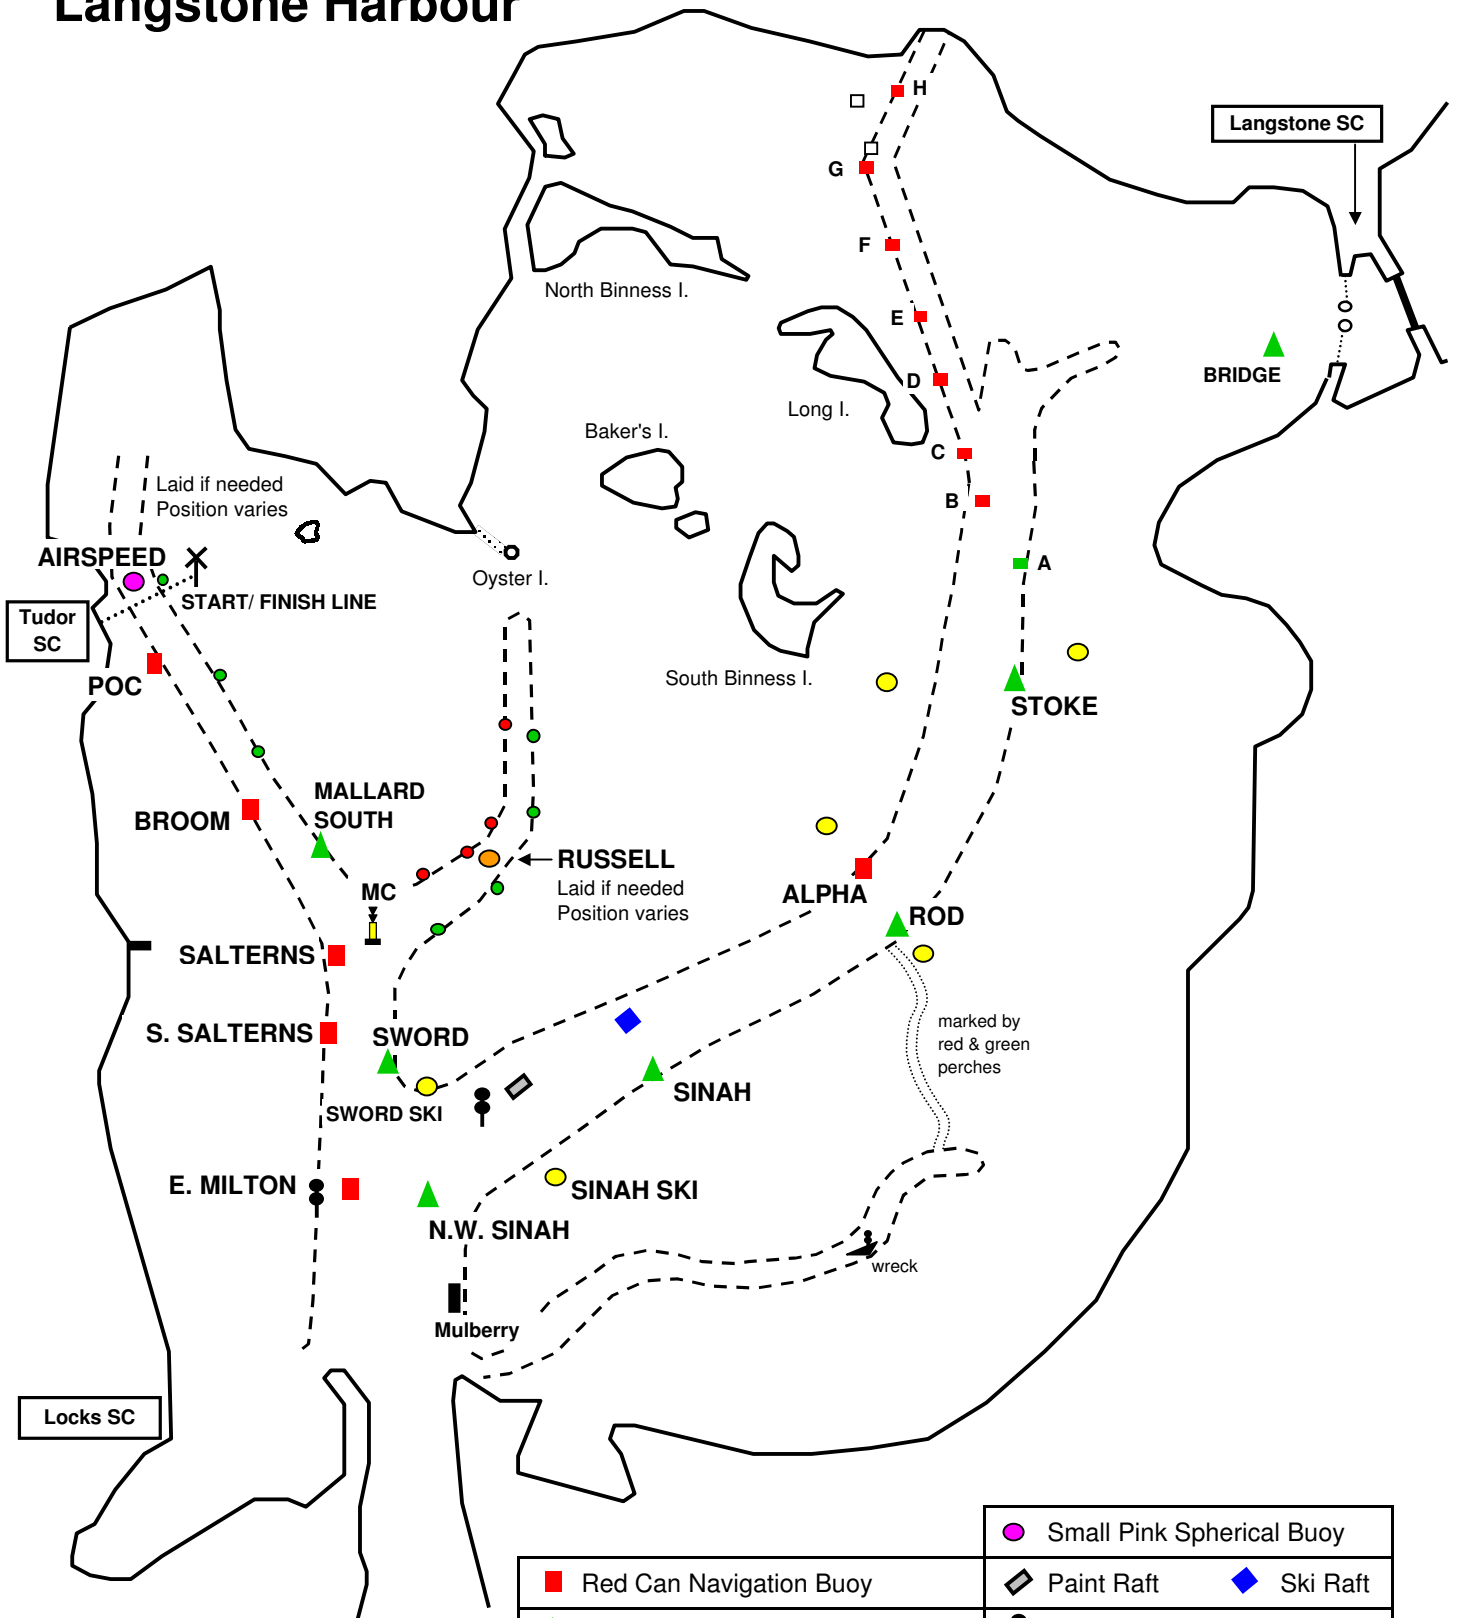

# Langstone Harbour

	Small Pink Spherical Buoy		
	Red Can Navigation Buoy		
	Green Conical Navigation Buoy		
	Yellow Spherical Ski Limit Buoy		
	Orange Inflatable Buoy		
	South Cardinal Buoy: "MC" = Mallard Cardinal		