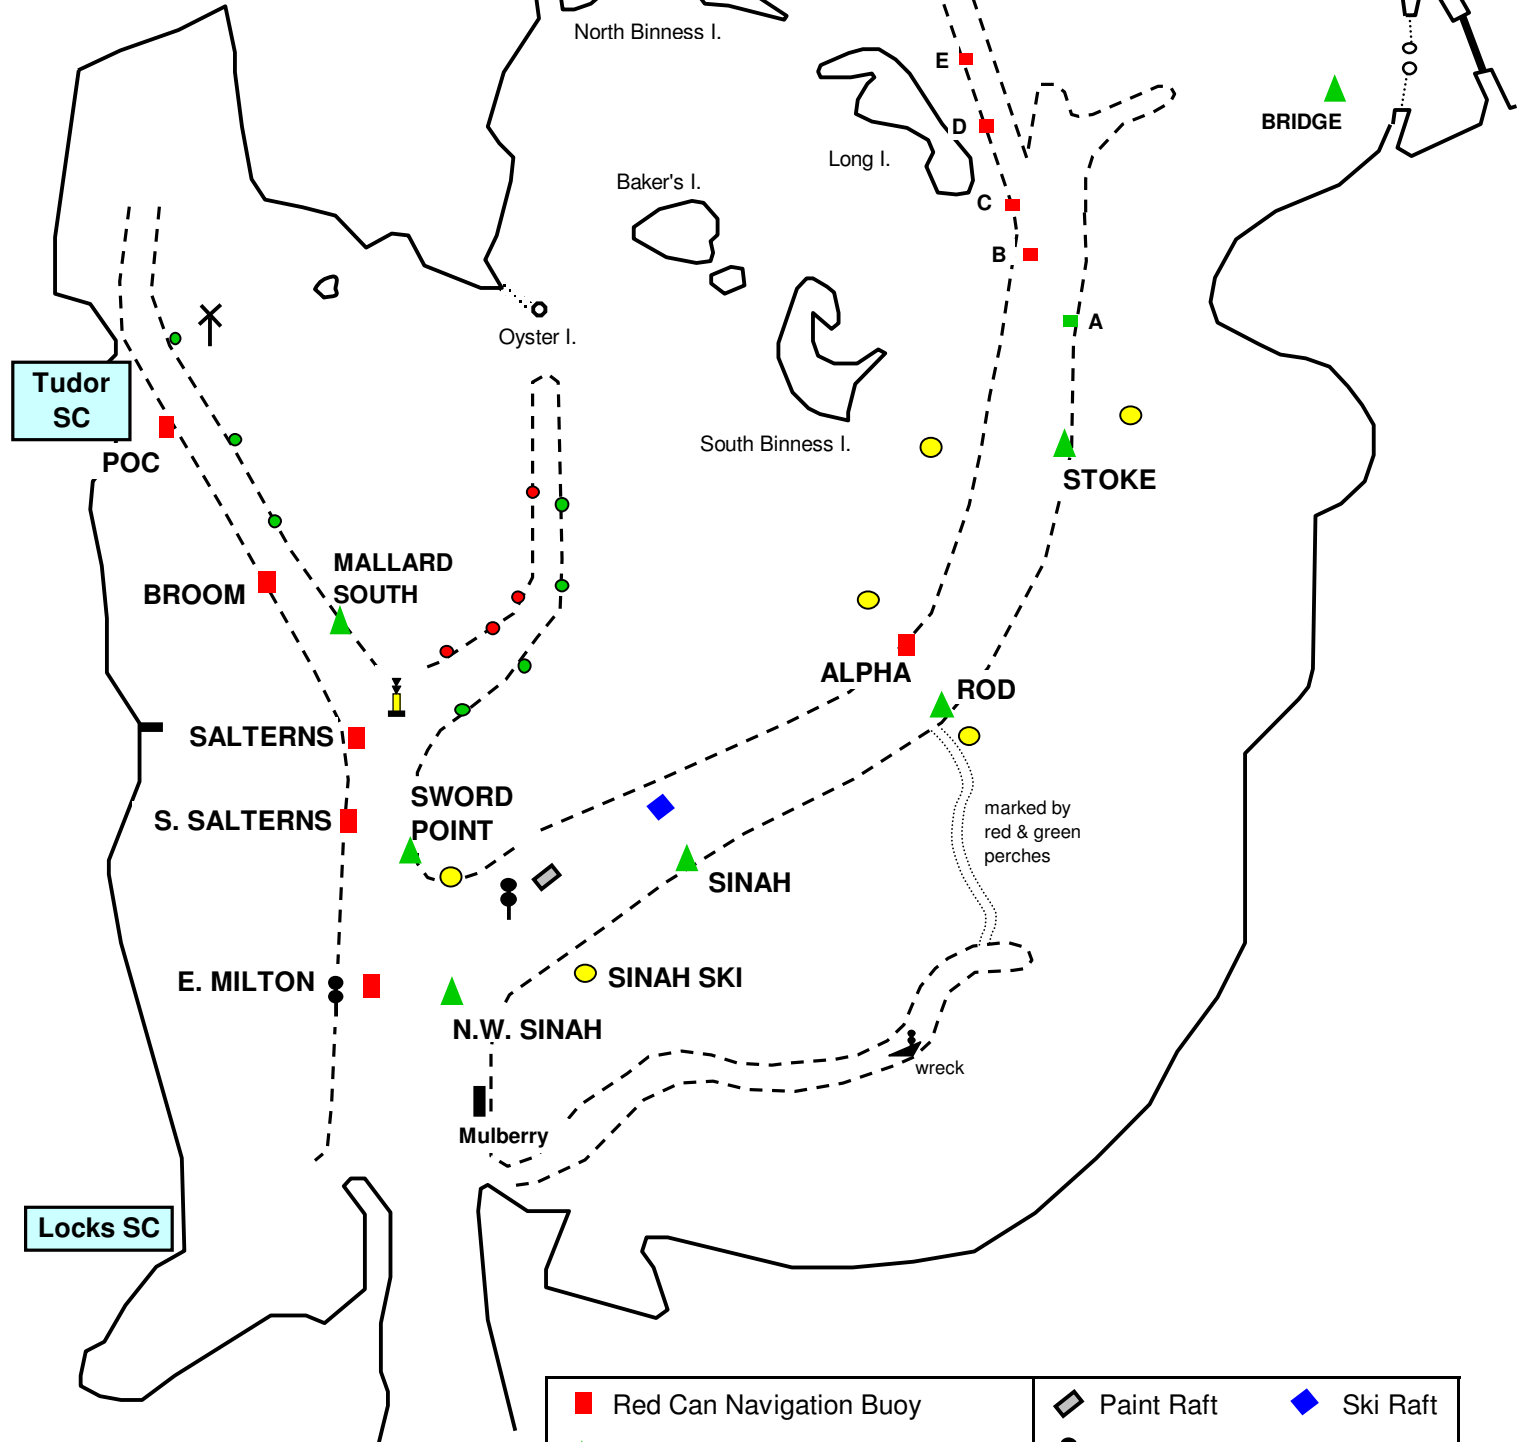

Langstone Harbour Race Weekend 2009

Chart of Racing Area

Tudor SC

Langstone SC

Locks SC

 Red Can Navigation Buoy	 Paint Raft	 Ski Raft
 Green Conical Navigation Buoy	 Isolated Danger Mark	 Small Red or Green Buoy
 Yellow Spherical Ski Limit Buoy	 Small Red or Green Buoy	 Red, Green or White Post
 South Cardinal Buoy		