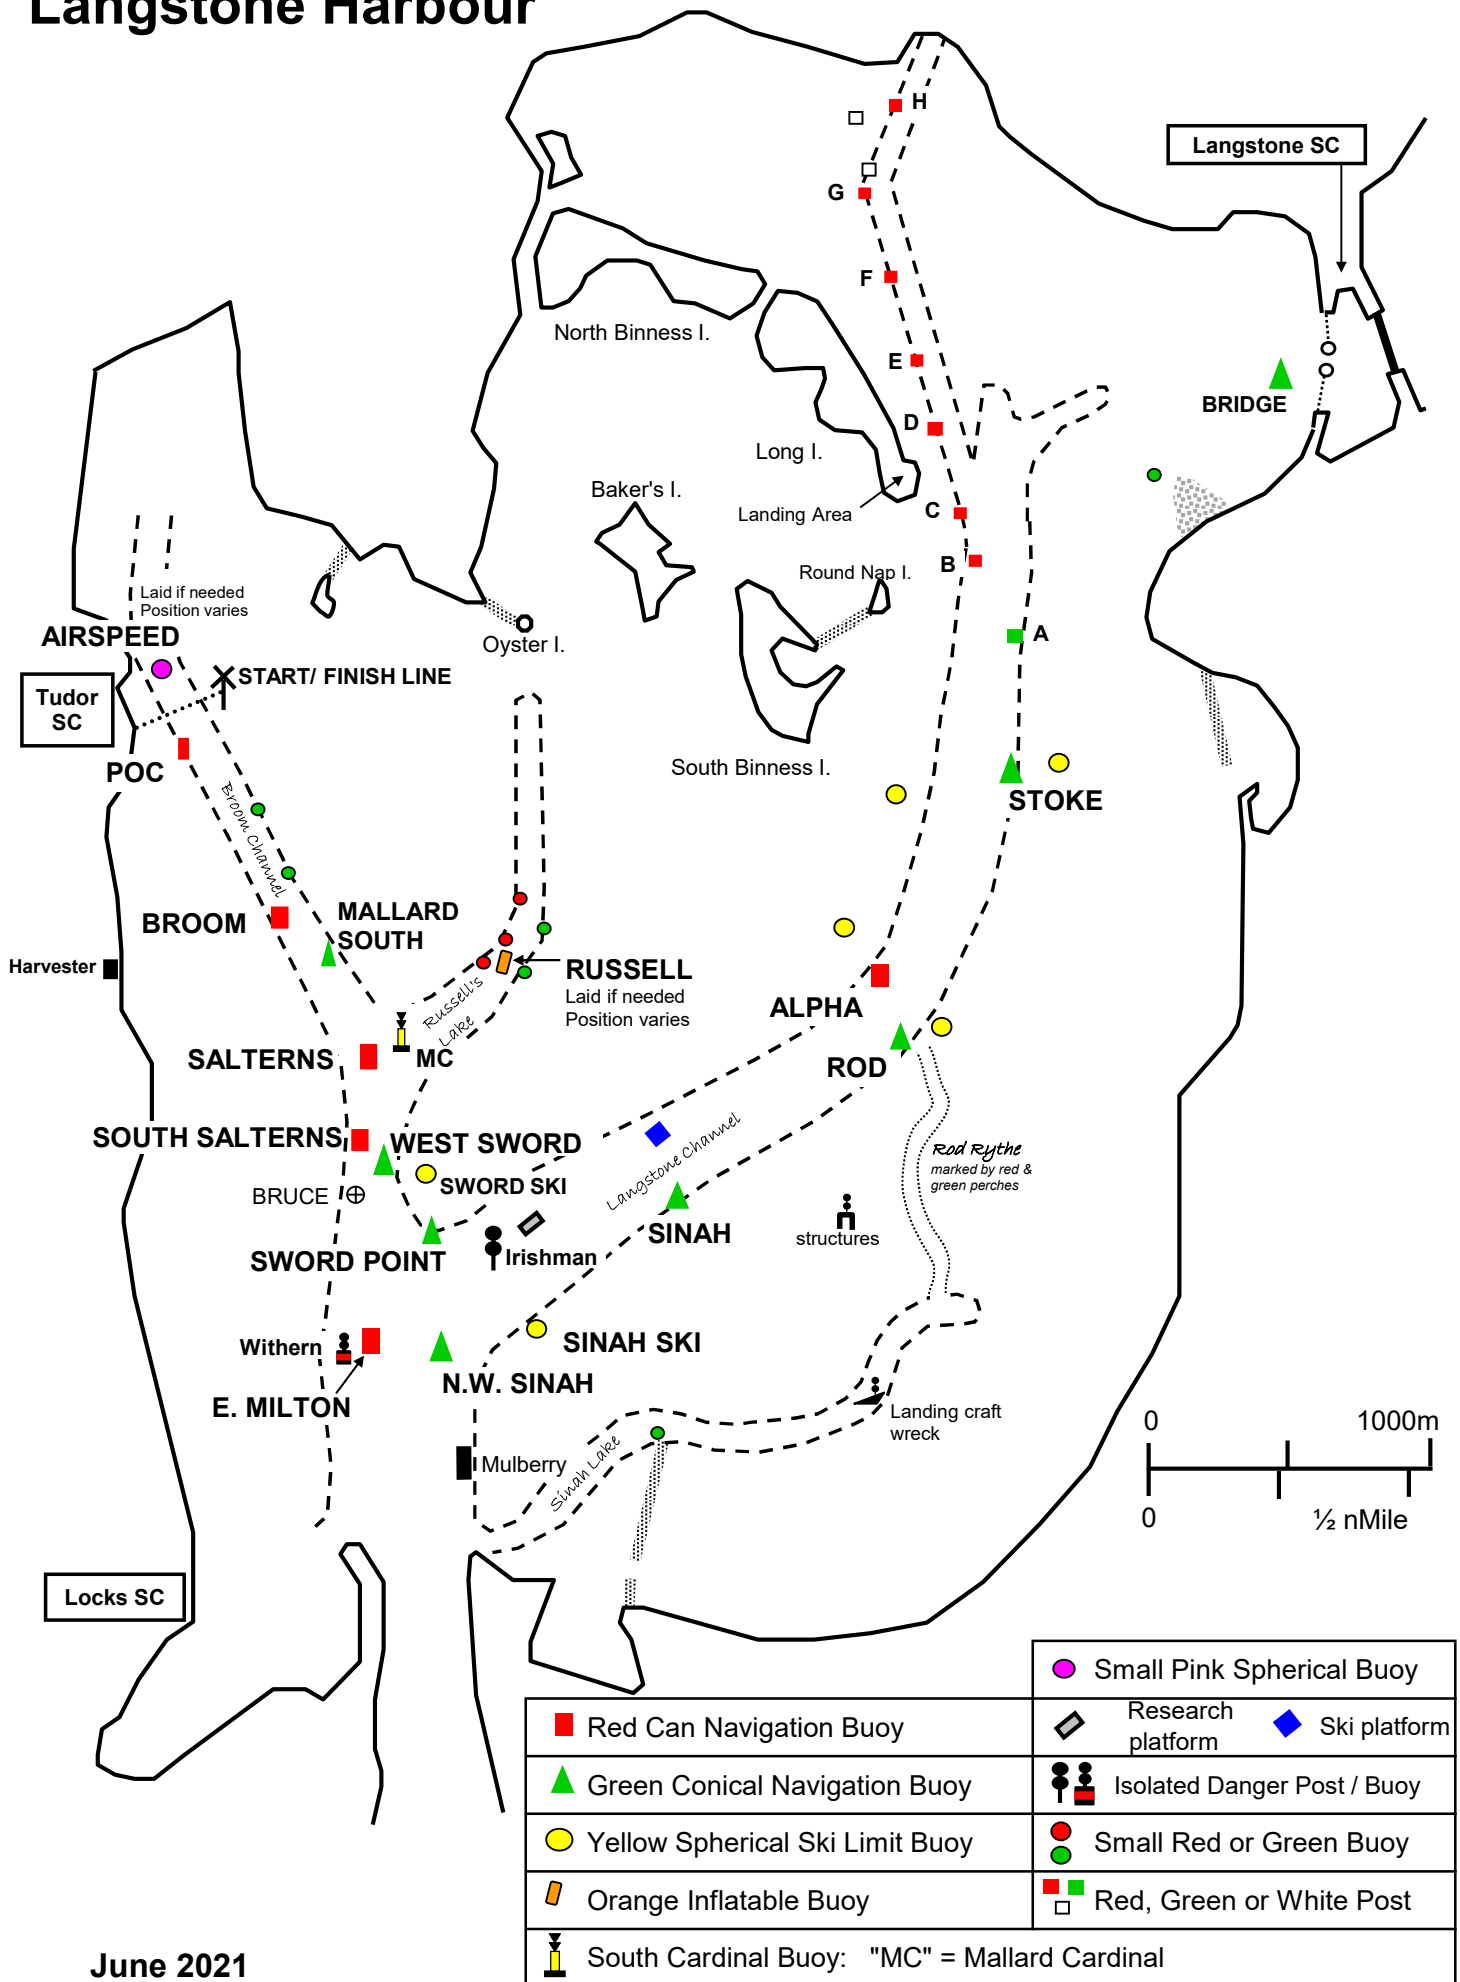

Langstone Harbour

June 2021

	Red Can Navigation Buoy		Small Pink Spherical Buoy
	Green Conical Navigation Buoy		Ski platform
	Yellow Spherical Ski Limit Buoy		Isolated Danger Post / Buoy
	Orange Inflatable Buoy		Small Red or Green Buoy
	South Cardinal Buoy: "MC" = Mallard Cardinal		Red, Green or White Post