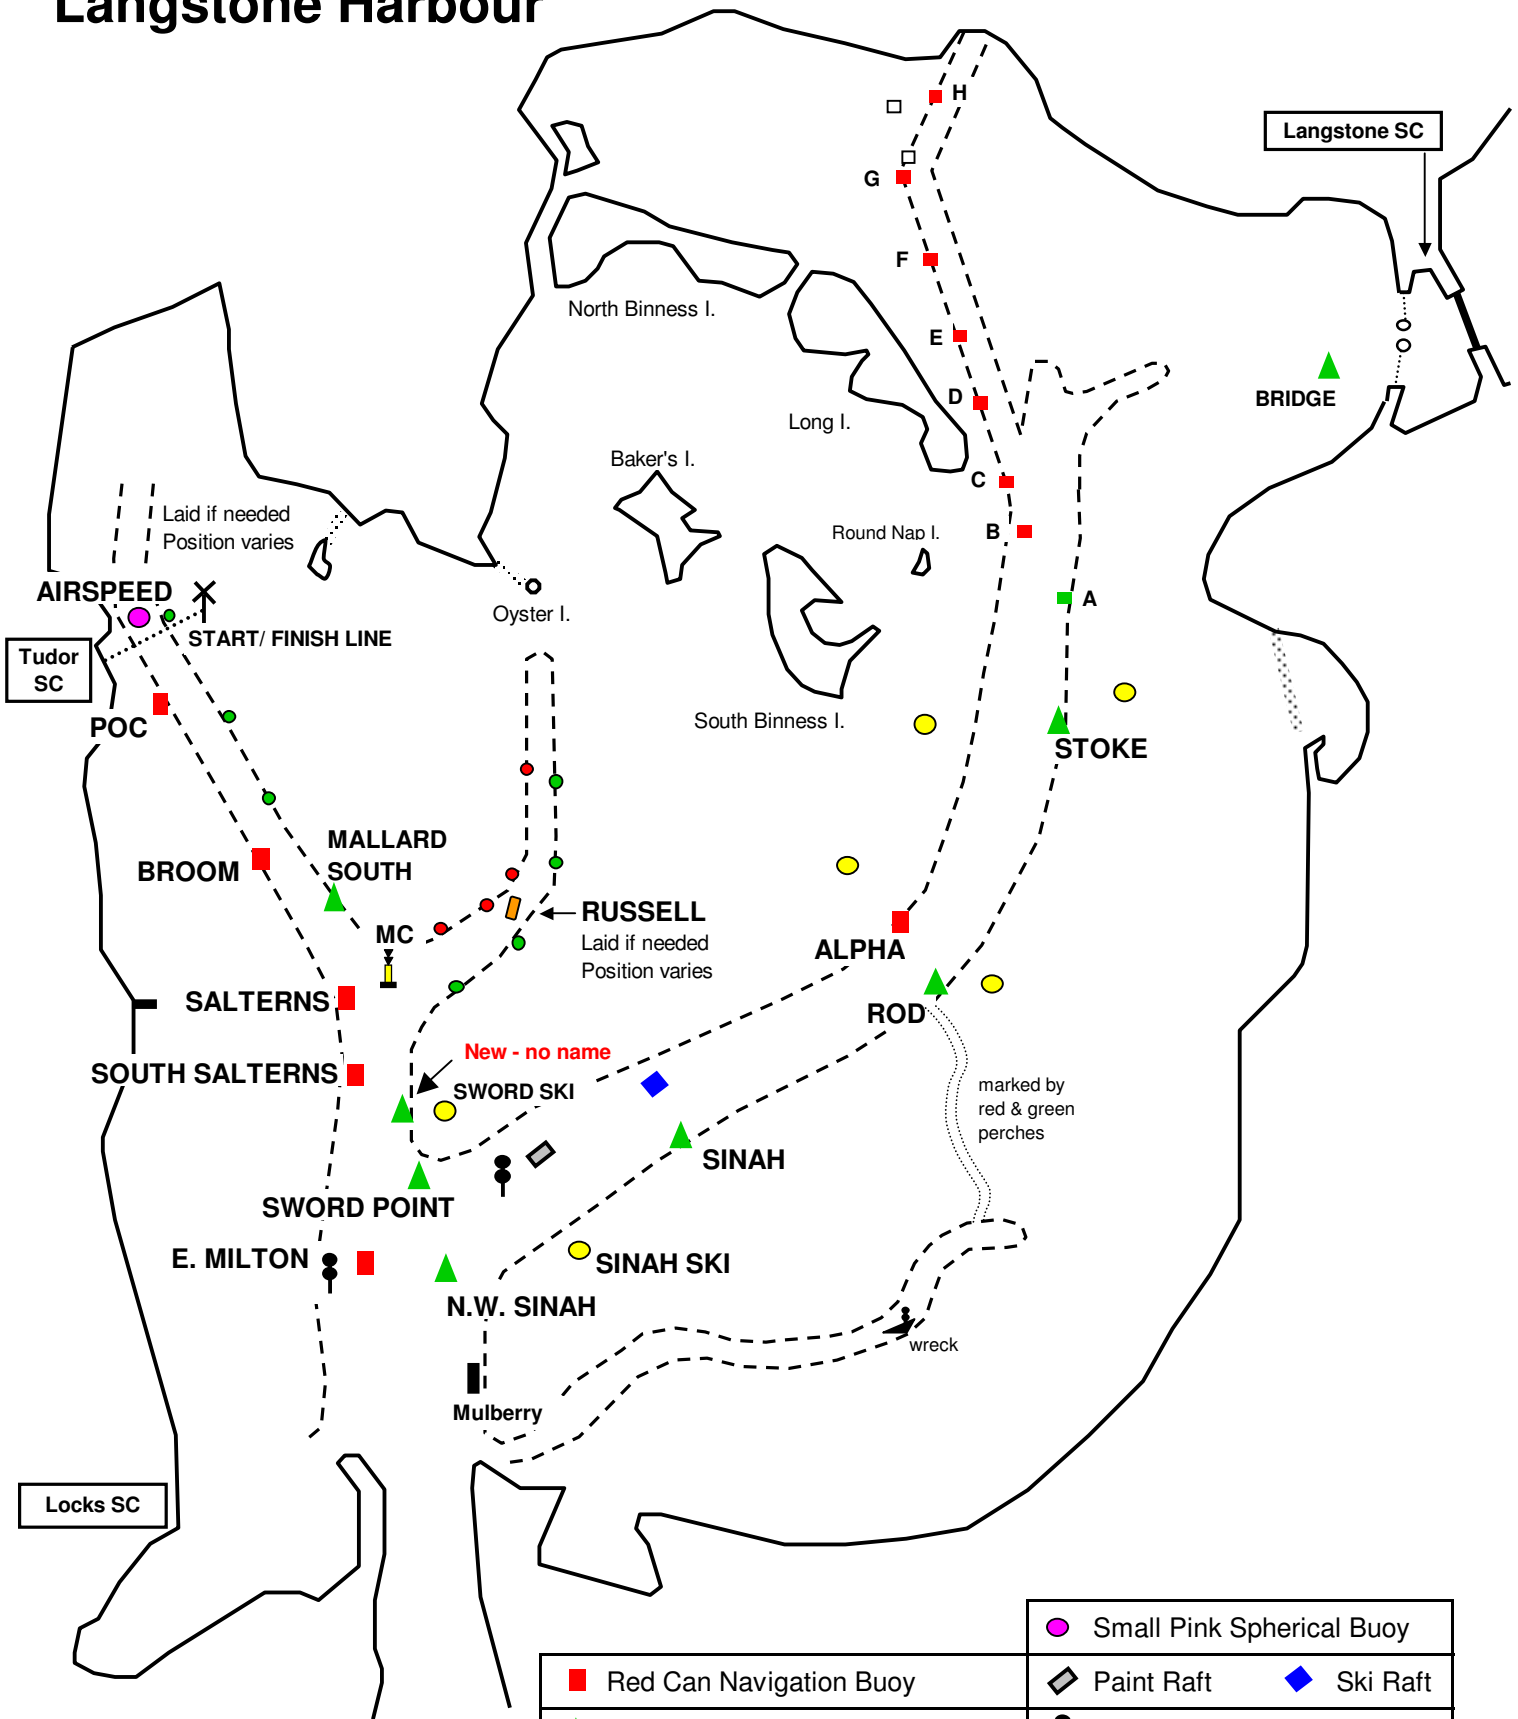

Langstone Harbour

	Small Pink Spherical Buoy		
	Red Can Navigation Buoy		
	Green Conical Navigation Buoy		
	Yellow Spherical Ski Limit Buoy		
	Orange Inflatable Buoy		
	South Cardinal Buoy: "MC" = Mallard Cardinal		